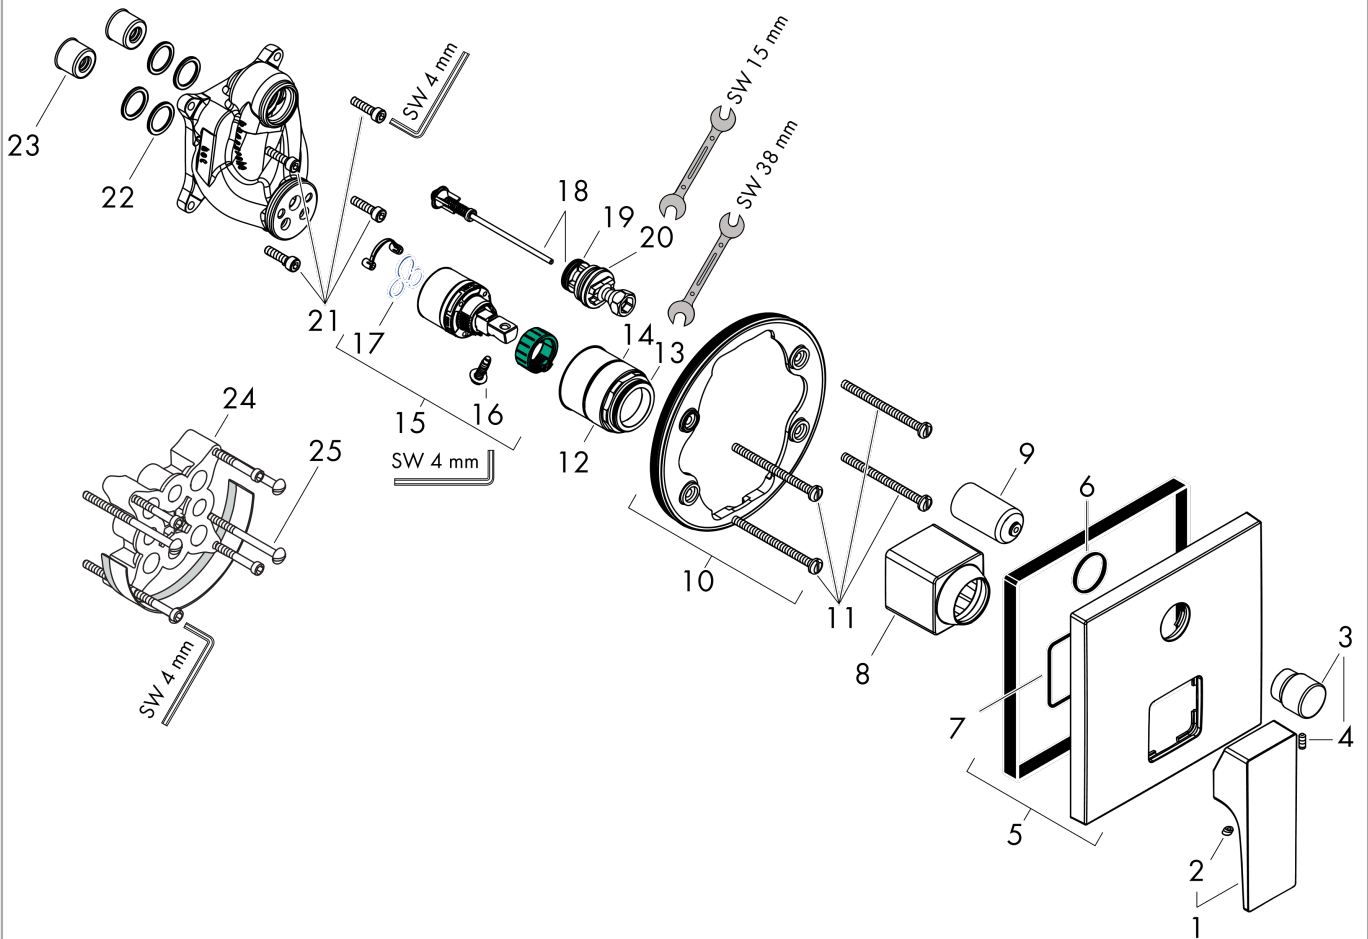

#### product features

- 2 functions
- connection type: basic set
- flow rate upper outlet: 21 l/min
- flow rate lower outlet: 29 l/min
- min. operating pressure: 1 bar
- max. operating pressure: 10 bar
- ceramic cartridge
- temperature limitation adjustable
- diverter with automatic resetting
- with silencer

### Scale drawing

### Flowchart

**Metropol**  
**Single lever bath mixer for concealed installation with lever handle for iBox universal**  
 Surfaces: **Matt White** Article Number: **32545700**

Exploded Drawing

Year of production: >11/19

### Spare part list

Year of production: >11/19

Pos.	Description	Article Number	Price	PU
1	handle	93075700	-	1
2	screw cover	96338000	-	1
3	hollow set screw M4x10	97667000	-	1
4	diverter knob	98795700	-	1
5	escutcheon 155 / 155 mm	93144700	-	1
6	O-ring 54x3	98436000	-	1
7	O-ring 23x3	98142000	-	1
8	sleeve	93143700	-	1
9	sleeve	98794700	-	1
10	holder for escutcheon	98793000	-	1
11	set of fixing screws	96454000	-	1
12	nut	98796000	-	1
13	O-ring 30x1,5	98433000	-	1
14	O-ring 39x1,5	98400000	-	1
15	cartridge, assy	92730000	-	1
16	locking screw for handle	95140000	-	1
17	seal	95008000	-	1
18	selector assy	95014000	-	1
19	O-ring 16x2,3	98207000	-	1
20	O-ring 20x2,5	92602000	-	1
21	set of screws	96525000	-	1
22	O-ring 16x2	98133000	-	1
23	noise reduction	94073000	-	1
24	extension 25 mm	13595000	-	1
25	set of fixing screws	97747000	-	1
a	concealed item	01800180	-	1